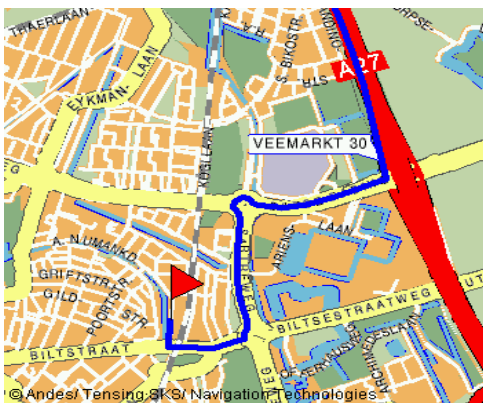

Solid House Foundation

info@solidhouse.nl www.solidhouse.nl

Directions to Solid House Foundation in Utrecht

Adres: *F.C Donderstraat 29*
3572 JB Utrecht

Tlf – *030-2710928*
Mobil – *06-14239218*

Bus: *From Utrecht Central Station*
Line 4 – Line 11
(12 Minutes from Central Station – stop Oorsprongpark)

Direction from Amsterdam by car

Please note: paid parking from 9:00 to 23:00

- From Amsterdam take the **A1** to Hilversum
- Then take the **A27** from Hilversum to Utrecht
- After **15 km** take the exit **Veemarkt (30)**
- At the end of the exit turn right at the **Biltse Rading**
- After **0.6 km** take the third exit at the roundabout (**the Sartreweg**)
- After **0.8 km** take the First exit at the roundabout (**the Biltstraat**)
- After **400 m** directly after crossing the railway take the right at **the F.C. Donderstraat**
- After **100 m** you'll find you destination on the right at **F.C Donderstraat 29**

Direction from Amsterdam via the A2 by car

- Take the exit **Ring Utrecht-Noord (6)**
- At the exit turn left on the **Zuilense Ring (N230)**
- After **5.7 km** go straight at the roundabout (the **Karl Marxdreef (N230)**)
- After **1.4 km** go straight again at the roundabout (the **Albert Schweitzerdreef (N230)**)
- After **1.4 km** turn left on the **Eindhovendreef (N230)**
- After **0.7 km** take the entrance to the **A27** on (**Ring Utrecht[31]**) in the direction of Gorinchem
- After **1.6 km** take the exit **Veemarkt[30]**
- At the end of the exit turn right at the **Biltse Rading**
- After **0.6 km** take the third exit at the roundabout (the **Sartreweg**)
- After **0.8 km** take the First exit at the roundabout (the **Biltstraat**)
- After **400 m** directly after crossing the railway take a right at the **F.C. Dondersstraat**
- After **100 m** you'll find your destination on the right at **F.C. Dondersstraat 29**